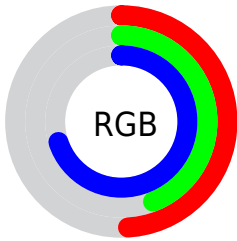

Distribution

Red (49%)

Green (44%)

Blue (70%)