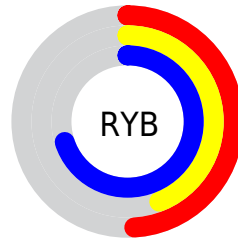

A 20% lighter version of the original color is `71, 39.295, 301.373`, and `31, 39.596, 301.757` is the 20% darker color. If you saturate the color by 10%, you get `45, 50.858, 302.626`, and if you desaturate by 10%, it is `57, 28.386, 300.504`.

# Distribution

Red (49%)

Green (44%)

Blue (70%)

Red (49%)

Yellow (44%)

Blue (70%)

Cyan (30%)