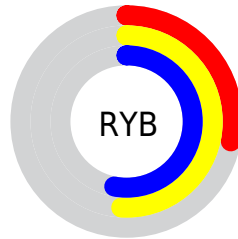

## Conversions Part 2

<b>Format</b>	<b>Color</b>
<b>RYB</b>	71, 130, 135
Decimal	4687693
CIELab	51.00, -33.51, 24.96
CIELCh	51, 41.782, 143.317
Yxy	19.2686, 0.3010, 0.4585
Android (android.graphics.Color)	4282877773 (0xFF47874D)
YUV	109.2520, -15.9002, -33.5470
Hunter-Lab	43.8960, -25.3756, 17.0752

# Details

The CIELCh color  $51, 41.782, 143.317$  is a dark color, and the websafe version is hex  $669966$ . A complement of this color would be  $40, 41.624, 329.717$ , and the grayscale version is  $46, 0.006, 296.813$ .

A 20% lighter version of the original color is  $71, 41.874, 143.543$ , and  $31, 42.077, 143.229$  is the 20% darker color. If you saturate the color by 10%, you get  $50, 49.792, 142.169$ , and if you desaturate by 10%, it is  $52, 33.266, 144.339$ .

# Distribution

- Red (28%)
- Green (53%)
- Blue (30%)

- Red (28%)
- Yellow (51%)
- Blue (53%)

- Cyan (47%)
- Magenta (0%)
- Yellow (43%)
- Black (47%)

- Cyan (72%)
- Magenta (47%)
- Yellow (70%)