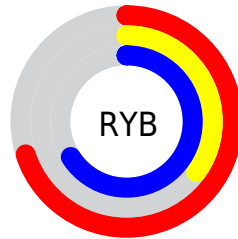

Red (70%)

Yellow (35%)

Blue (66%)