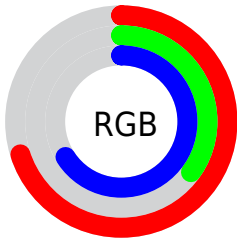

Distribution

Red (70%)

Green (35%)

Blue (66%)