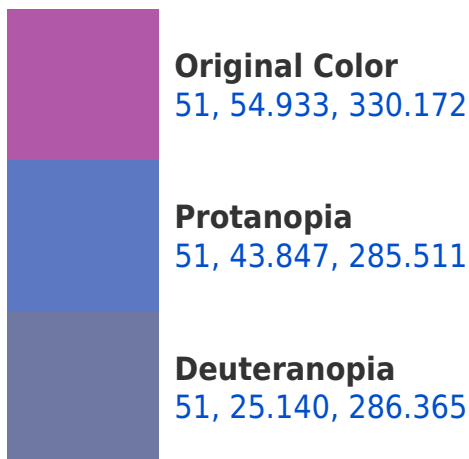

# Black Background

This preview shows how the CIELCh color 51, 54.933, 330.172 looks on a black background.

## Background

This preview shows how black text looks on a background with the CIELCh color 51, 54.933, 330.172.

This preview shows how white text looks on a background with the CIELCh color 51, 54.933, 330.172.

## Dichromacy

**Tritanopia**  
51, 29.696, 15.659

# Trichromacy

**Original Color**  
51, 54.933, 330.172

**Protanomaly**  
50, 45.408, 301.940

**Deuteranomaly**  
50, 34.773, 309.880

**Tritanomaly**  
51, 35.521, 351.320