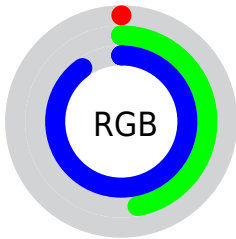

Distribution

- Red (0%)
- Green (47%)
- Blue (90%)