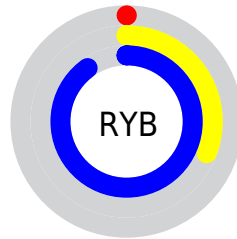

- Red (0%)
- Yellow (31%)
- Blue (90%)