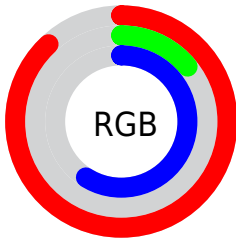

Distribution

Red (88%)

Green (14%)

Blue (59%)