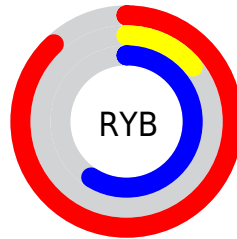

A 20% lighter version of the original color is **66, 71.446, 340.816**, and **35, 63.023, 351.439** is the 20% darker color. If you saturate the color by 10%, you get **50, 79.350, 350.532**, and if you desaturate by 10%, it is **53, 73.461, 346.033**.

# Distribution

Red (88%)

Green (14%)

Blue (59%)

Red (88%)

Yellow (14%)

Blue (59%)

Cyan (0%)