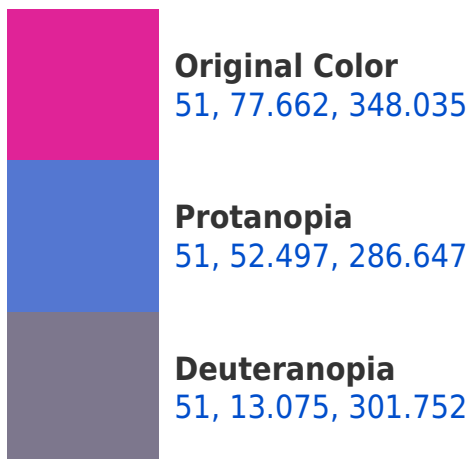

# Black Background

This preview shows how the CIELCh color 51, 77.662, 348.035 looks on a black background.

## Background

This preview shows how black text looks on a background with the CIELCh color 51, 77.662, 348.035.

This preview shows how white text looks on a background with the CIELCh color 51, 77.662, 348.035.

## Dichromacy

**Tritanopia**  
51, 67.541, 29.135

# Trichromacy

**Original Color**  
51, 77.662, 348.035

**Protanomaly**  
47, 60.380, 310.842

**Deuteranomaly**  
48, 42.335, 334.222

**Tritanomaly**  
51, 66.799, 12.504