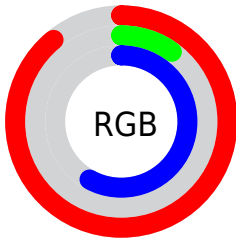

Distribution

- Red (89%)
- Green (10%)
- Blue (58%)