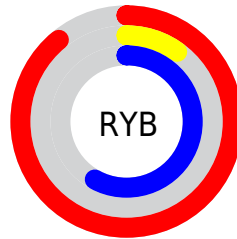

- Red (89%)
- Yellow (10%)
- Blue (58%)