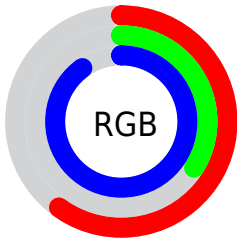

Distribution

Red (60%)

Green (34%)

Blue (90%)