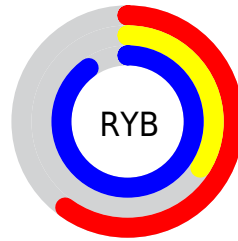

# Details

The CIELCh color **51, 82.529, 311.377** is a light color, and the websafe version is hex **9966FF**. The color can be described as light muted purple. A complement of this color would be **84, 74.520, 125.370**, and the grayscale version is **51, 0.007, 296.813**.

A 20% lighter version of the original color is **69, 66.462, 315.337**, and **31, 82.876, 311.399** is the 20% darker color. If you saturate the color by 10%, you get **46, 94.682, 311.743**, and if you desaturate by 10%, it is **57, 69.315, 310.869**.

# Distribution

Red (60%)

Green (34%)

Blue (90%)

Red (60%)

Yellow (34%)

Blue (90%)

Cyan (33%)