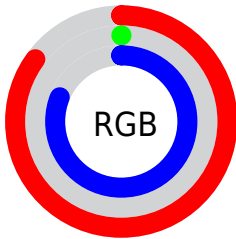

Distribution

Red (85%)

Green (0%)

Blue (81%)