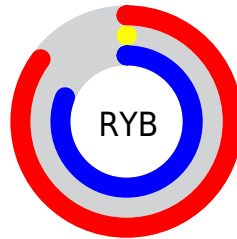

Red (85%)

Yellow (0%)

Blue (81%)