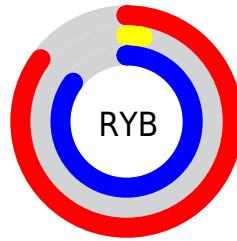

- Red (85%)
- Yellow (3%)
- Blue (85%)