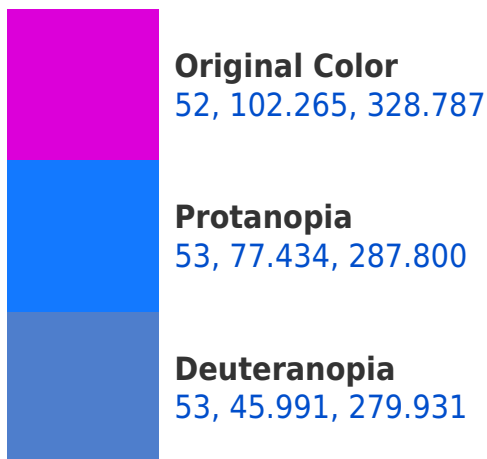

## **Background**

This preview shows how black text looks on a background with the CIELCh color 52, 102.265, 328.787.

This preview shows how white text looks on a background with the CIELCh color 52, 102.265,

## Dichromacy

**Tritanopia**  
52, 52.881, 23.657

# Trichromacy

**Original Color**  
52, 102.265, 328.787

**Protanomaly**  
44, 95.687, 302.998

**Deuteranomaly**  
46, 76.295, 309.000

**Tritanomaly**  
50, 67.216, 351.699

# Monochromacy

**Original Color**  
52, 102.265, 328.787

**Achromatopsia**  
38, 0.005, 296.813

**Achromatomaly**  
38, 53.374, 327.683