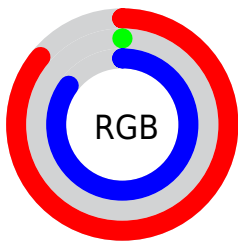

Distribution

- Red (86%)
- Green (0%)
- Blue (85%)