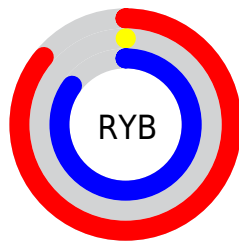

- Red (86%)
- Yellow (0%)
- Blue (85%)