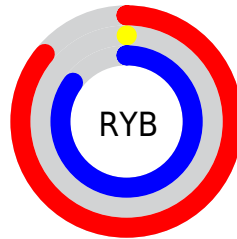

Red (86%)

Yellow (0%)

Blue (85%)