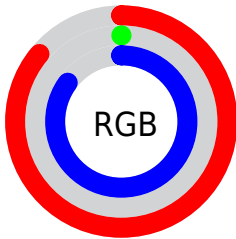

Distribution

Red (86%)

Green (0%)

Blue (85%)