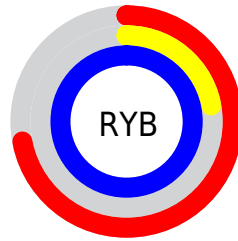

## Conversions Part 2

<b>Format</b>	<b>Color</b>
R <sub>Y</sub> B	183, 55, 255
Decimal	12007423
CIE Lab	52.00, 78.87, -75.06
CIE LCh	52, 108.879, 316.419
Yxy	20.1443, 0.2508, 0.1291
Android (android.graphics.Color)	4290197503 (0xFFB737FF)
YUV	116.0720, 68.4915, 58.6959
Hunter-Lab	44.8824, 77.1000, -96.4365

# Details

The CIELCh color **52, 108.879, 316.419** is a light color, and the websafe version is hex **CC33FF**.

The color can be described as light washed purple. A complement of this color would be **90, 101.933, 130.785**, and the grayscale version is **49, 0.007, 296.813**.

A 20% lighter version of the original color is **69, 82.669, 324.825**, and **34, 100.109, 315.043** is the 20% darker color. If you saturate the color by 10%, you get **48, 116.368, 316.151**, and if you desaturate by 10%, it is **56, 98.054, 316.473**.

# Distribution

- Red (72%)
- Green (22%)
- Blue (100%)

- Red (72%)
- Yellow (22%)
- Blue (100%)

- Cyan (28%)
- Magenta (78%)
- Yellow (0%)
- Black (0%)

- Cyan (28%)
- Magenta (78%)
- Yellow (0%)