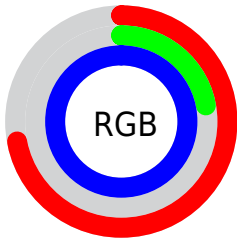

Distribution

- Red (72%)
- Green (22%)
- Blue (100%)