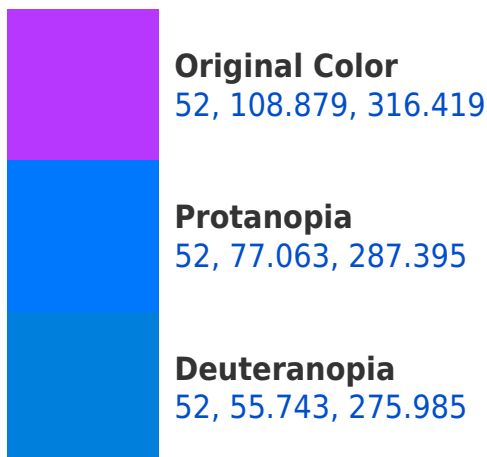

## **Background**

This preview shows how black text looks on a background with the CIELCh color 52, 108.879, 316.419.

This preview shows how white text looks on a background with the CIELCh color 52, 108.879, 316.419.

## Dichromacy

**Tritanopia**  
52, 21.349, 9.719

# Trichromacy

**Original Color**  
52, 108.879, 316.419

**Protanomaly**  
48, 91.126, 297.224

**Deuteranomaly**  
47, 77.250, 294.380

**Tritanomaly**  
50, 52.035, 327.224

# Monochromacy

**Original Color**  
52, 108.879, 316.419

**Achromatopsia**  
49, 0.007, 296.813

**Achromatomaly**  
48, 45.775, 315.790