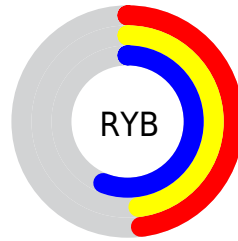

## Conversions Part 2

<b>Format</b>	<b>Color</b>
<b>R<sub>YB</sub></b>	122, 123, 143
Decimal	8027023
CIE Lab	52.00, 3.93, -10.93
CIE LCh	52, 11.619, 289.793
Yxy	20.1443, 0.2899, 0.2931
Android (android.graphics.Color)	4286217103 (0xFF7A7B8F)
YUV	124.9810, 8.8834, -2.6143
Hunter-Lab	44.8824, 0.7106, -6.4418

# Details

The CIELCh color  $52, 11.619, 289.793$  is a dark color, and the websafe version is hex  $666666$ . A complement of this color would be  $58, 11.281, 106.766$ , and the grayscale version is  $52, 0.007, 296.813$ .

A 20% lighter version of the original color is  $72, 11.988, 291.343$ , and  $32, 12.048, 290.428$  is the 20% darker color. If you saturate the color by 10%, you get  $47, 19.884, 291.093$ , and if you desaturate by 10%, it is  $57, 3.662, 288.687$ .

# Distribution

Red (48%)

Green (48%)

Blue (56%)

Red (48%)

Yellow (48%)

Blue (56%)

Cyan (15%)