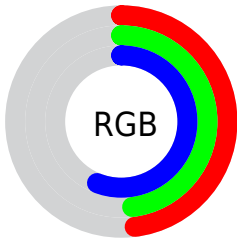

Distribution

Red (48%)

Green (48%)

Blue (56%)