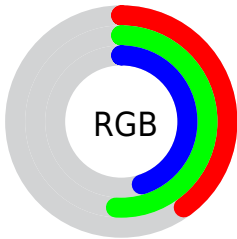

Distribution

- Red (40%)
- Green (51%)
- Blue (45%)