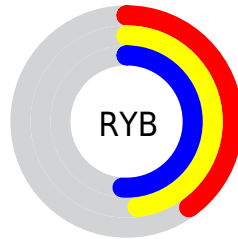

- Red (40%)
- Yellow (48%)
- Blue (51%)