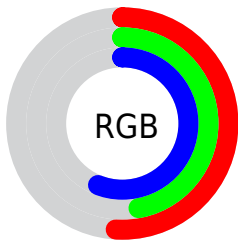

Distribution

- Red (51%)
- Green (47%)
- Blue (56%)