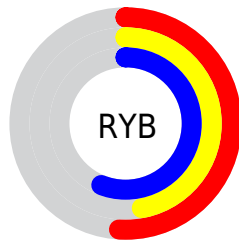

- Red (51%)
- Yellow (47%)
- Blue (56%)