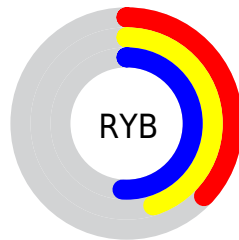

- Red (37%)
- Yellow (45%)
- Blue (51%)