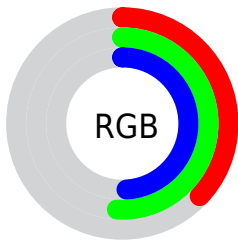

Distribution

- Red (37%)
- Green (51%)
- Blue (49%)