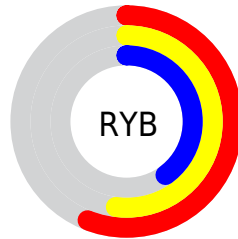

- Red (56%)
- Yellow (52%)
- Blue (40%)