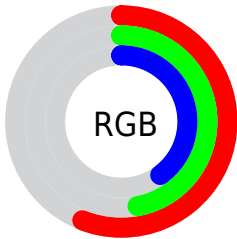

Distribution

- Red (56%)
- Green (47%)
- Blue (40%)