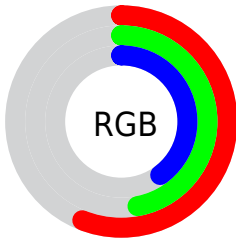

Distribution

Red (56%)

Green (47%)

Blue (40%)