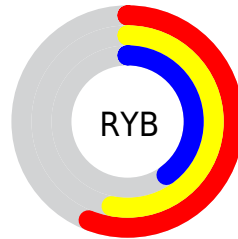

## Conversions Part 2

<b>Format</b>	<b>Color</b>
<a href="#">RYB</a>	<a href="#">144, 135, 101</a>
Decimal	<a href="#">9468005</a>
CIELab	<a href="#">52.00, 6.31, 13.92</a>
CIELCh	<a href="#">52, 15.283, 65.596</a>
Yxy	<a href="#">20.1443, 0.3673, 0.3625</a>
Android (android.graphics.Color)	<a href="#">4287658085 (0xFF907865)</a>
YUV	<a href="#">125.0100, -11.8369, 16.6542</a>
Hunter-Lab	<a href="#">44.8824, 2.6310, 11.5852</a>

# Details

The CIELCh color **52, 15.283, 65.596** is a dark color, and the websafe version is hex **996666**. A complement of this color would be **51, 13.694, 253.173**, and the grayscale version is **52, 0.007, 296.813**.

A 20% lighter version of the original color is **72, 15.121, 65.460**, and **32, 15.490, 66.589** is the 20% darker color. If you saturate the color by 10%, you get **50, 20.972, 64.534**, and if you desaturate by 10%, it is **55, 9.897, 66.681**.

# Distribution

Red (56%)

Green (47%)

Blue (40%)

Red (56%)

Yellow (53%)

Blue (40%)

Cyan (0%)