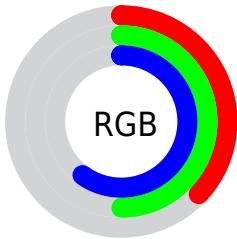

Distribution

- Red (37%)
- Green (50%)
- Blue (60%)