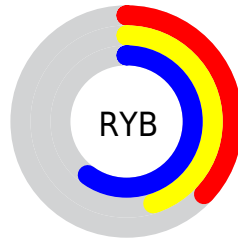

- Red (37%)
- Yellow (45%)
- Blue (60%)