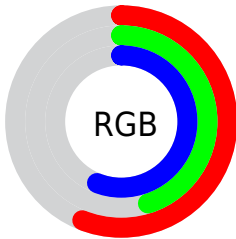

Distribution

- Red (56%)
- Green (45%)
- Blue (56%)