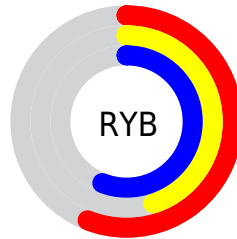

- Red (56%)
- Yellow (45%)
- Blue (56%)