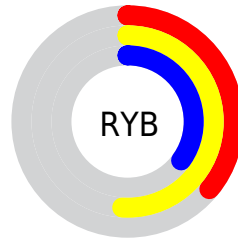

# Details

The CIELCh color  $52, 20.723, 102.637$  is a dark color, and the websafe version is hex  $999966$ . A complement of this color would be  $41, 21.923, 289.713$ , and the grayscale version is  $51, 0.007, 296.813$ .

A 20% lighter version of the original color is  $72, 21.095, 103.682$ , and  $32, 20.506, 102.275$  is the 20% darker color. If you saturate the color by 10%, you get  $51, 27.283, 101.603$ , and if you desaturate by 10%, it is  $53, 14.059, 103.677$ .

# Distribution

Red (51%)

Green (49%)

Blue (35%)

Red (36%)

Yellow (51%)

Blue (35%)

Cyan (0%)