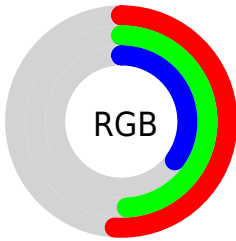

Distribution

Red (51%)

Green (49%)

Blue (35%)