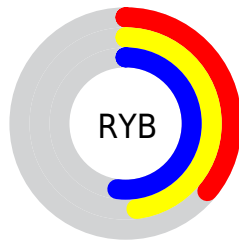

- Red (36%)
- Yellow (48%)
- Blue (52%)