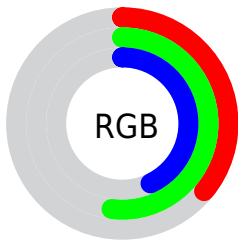

Distribution

- Red (36%)
- Green (52%)
- Blue (43%)