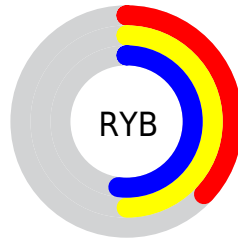

- Red (37%)
- Yellow (50%)
- Blue (52%)