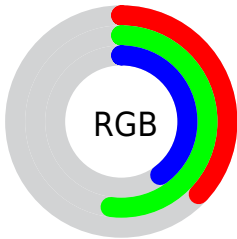

Distribution

- Red (37%)
- Green (52%)
- Blue (40%)