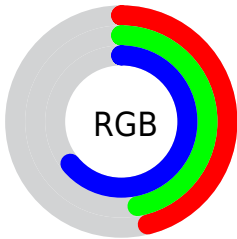

Distribution

Red (46%)

Green (47%)

Blue (64%)