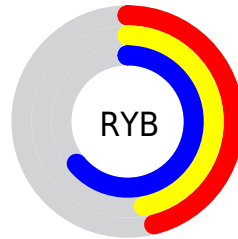

## Conversions Part 2

<b>Format</b>	<b>Color</b>
<b>R<sub>YB</sub></b>	117, 121, 163
Decimal	7698851
CIE Lab	52.00, 8.34, -22.95
CIE LCh	52, 24.421, 289.969
Yxy	20.1443, 0.2654, 0.2567
Android (android.graphics.Color)	4285888931 (0xFF7579A3)
YUV	124.5920, 18.9351, -6.6582
Hunter-Lab	44.8824, 4.2896, -18.1233

A 20% lighter version of the original color is  $72, 24.536, 290.193$ , and  $32, 24.090, 289.374$  is the 20% darker color. If you saturate the color by 10%, you get  $47, 33.723, 291.645$ , and if you desaturate by 10%, it is  $57, 15.471, 288.534$ .

# Distribution

Red (46%)

Green (47%)

Blue (64%)

Red (46%)

Yellow (47%)

Blue (64%)

Cyan (28%)