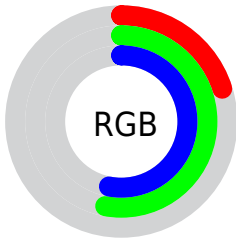

Distribution

Red (20%)

Green (53%)

Blue (53%)