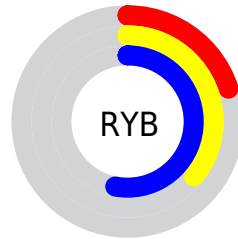

## Conversions Part 2

<b>Format</b>	<b>Color</b>
<b>RYB</b>	50, 93, 136
Decimal	3311752
CIELab	52.00, -25.16, -7.62
CIELCh	52, 26.289, 196.859
Yxy	20.1443, 0.2387, 0.3288
Android (android.graphics.Color)	4281501832 (0xFF328888)
YUV	110.2860, 12.6770, -52.8708
Hunter-Lab	44.8824, -20.3709, -3.5852

# Details

The CIELCh color **52, 26.289, 196.859** is a dark color, and the websafe version is hex **339999**. A complement of this color would be **34, 41.541, 27.769**, and the grayscale version is **47, 0.006, 296.813**.

A 20% lighter version of the original color is **72, 26.512, 196.190**, and **33, 22.710, 196.386** is the 20% darker color. If you saturate the color by 10%, you get **52, 28.481, 196.654**, and if you desaturate by 10%, it is **52, 23.460, 197.123**.

# Distribution

Red (20%)

Green (53%)

Blue (53%)

Red (20%)

Yellow (36%)

Blue (53%)

Cyan (63%)