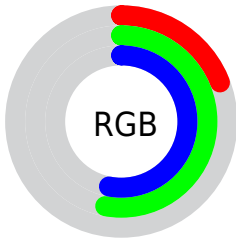

Distribution

Red (19%)

Green (53%)

Blue (53%)