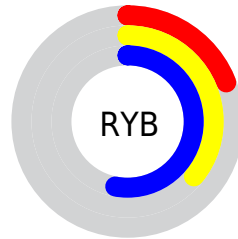

## Conversions Part 2

<b>Format</b>	<b>Color</b>
<b>RYB</b>	48, 92, 136
Decimal	3180680
CIELab	52.00, -25.51, -7.71
CIELCh	52, 26.650, 196.825
Yxy	20.1443, 0.2378, 0.3288
Android (android.graphics.Color)	4281370760 (0xFF308888)
YUV	109.6880, 12.9718, -54.1004
Hunter-Lab	44.8824, -20.5986, -3.6606

# Details

The CIELCh color **52, 26.650, 196.825** is a dark color, and the websafe version is hex **339999**. A complement of this color would be **33, 42.586, 28.136**, and the grayscale version is **46, 0.006, 296.813**.

A 20% lighter version of the original color is **72, 26.761, 196.182**, and **33, 22.710, 196.386** is the 20% darker color. If you saturate the color by 10%, you get **52, 28.755, 196.628**, and if you desaturate by 10%, it is **52, 23.904, 197.081**.

# Distribution

Red (19%)

Green (53%)

Blue (53%)

Red (19%)

Yellow (36%)

Blue (53%)

Cyan (64%)