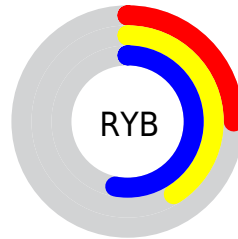

- Red (25%)
- Yellow (41%)
- Blue (53%)