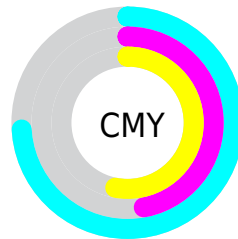

A 20% lighter version of the original color is **72, 27.053, 174.726**, and **32, 26.834, 174.947** is the 20% darker color. If you saturate the color by 10%, you get **51, 30.765, 173.734**, and if you desaturate by 10%, it is **53, 22.332, 176.200**.

# Distribution

- Red (25%)
- Green (53%)
- Blue (47%)

- Red (25%)
- Yellow (41%)
- Blue (53%)

- Cyan (52%)
- Magenta (0%)
- Yellow (12%)
- Black (47%)

- Cyan (74%)
- Magenta (47%)
- Yellow (53%)

# Brightness & Saturation Gradients

These gradients show how the CIELCh color 52, 26.797, 175.025 changes by changing the brightness by 10 percent. The first figure shows a shift by +10% for each color and the second figure -10%.