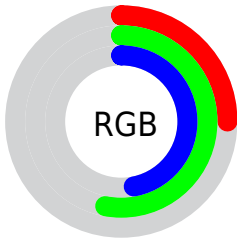

Distribution

- Red (25%)
- Green (53%)
- Blue (47%)