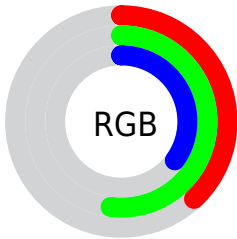

Distribution

Red (38%)

Green (52%)

Blue (35%)