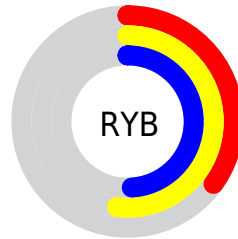

A 20% lighter version of the original color is  $72, 29.014, 136.549$ , and  $32, 28.815, 136.957$  is the 20% darker color. If you saturate the color by 10%, you get  $51, 37.735, 136.351$ , and if you desaturate by 10%, it is  $53, 20.330, 137.567$ .

# Distribution

Red (38%)

Green (52%)

Blue (35%)

Red (35%)

Yellow (52%)

Blue (49%)

Cyan (26%)