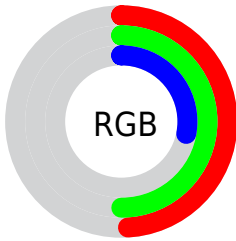

Distribution

- Red (49%)
- Green (50%)
- Blue (28%)