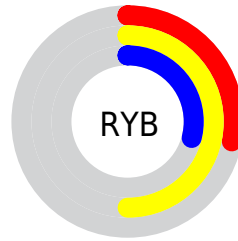

- Red (28%)
- Yellow (50%)
- Blue (29%)