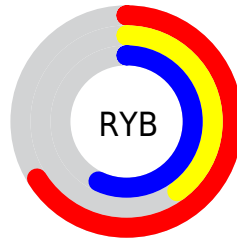

# Details

The CIELCh color **52, 34.708, 340.115** is a dark color, and the websafe version is hex **996699**. A complement of this color would be **64, 34.045, 153.515**, and the grayscale version is **53, 0.007, 296.813**.

A 20% lighter version of the original color is **72, 34.831, 339.813**, and **32, 34.617, 339.561** is the 20% darker color. If you saturate the color by 10%, you get **48, 43.056, 341.123**, and if you desaturate by 10%, it is **56, 25.912, 339.207**.

# Distribution

Red (66%)

Green (40%)

Blue (57%)

Red (66%)

Yellow (40%)

Blue (57%)

Cyan (0%)