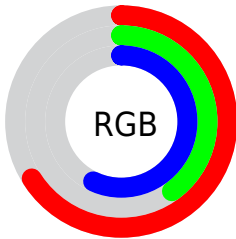

Distribution

Red (66%)

Green (40%)

Blue (57%)