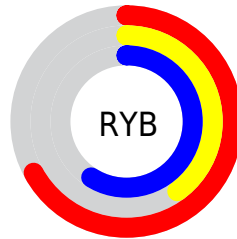

- Red (67%)
- Yellow (40%)
- Blue (59%)