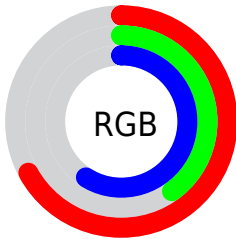

Distribution

- Red (67%)
- Green (40%)
- Blue (59%)