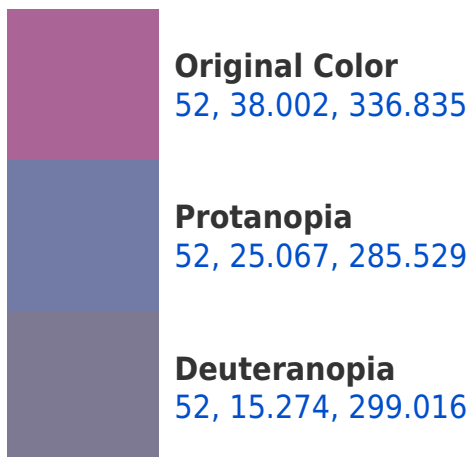

# Black Background

This preview shows how the CIELCh color 52, 38.002, 336.835 looks on a black background.

## Background

This preview shows how black text looks on a background with the CIELCh color 52, 38.002, 336.835.

This preview shows how white text looks on a background with the CIELCh color 52, 38.002, 336.835.

## Dichromacy

**Tritanopia**  
52, 24.767, 11.972

# Trichromacy

**Original Color**  
52, 38.002, 336.835

**Protanomaly**  
52, 27.191, 307.791

**Deuteranomaly**  
52, 22.489, 320.515

**Tritanomaly**  
52, 27.930, 356.380