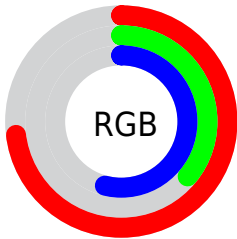

Distribution

Red (73%)

Green (36%)

Blue (54%)