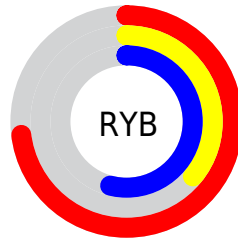

A 20% lighter version of the original color is **72, 43.258, 350.172**, and **32, 43.399, 349.942** is the 20% darker color. If you saturate the color by 10%, you get **48, 51.033, 351.648**, and if you desaturate by 10%, it is **56, 35.016, 348.552**.

# Distribution

Red (73%)

Green (36%)

Blue (54%)

Red (73%)

Yellow (36%)

Blue (54%)

Cyan (0%)