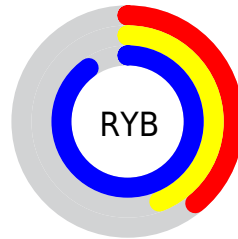

## Conversions Part 2

Format	Color
<a href="#">RYB</a>	<a href="#">100, 112, 229</a>
Decimal	<a href="#">6582757</a>
CIELab	<a href="#">52.00, 28.39, -60.64</a>
CIElCh	<a href="#">52, 66.959, 295.087</a>
Yxy	<a href="#">20.1443, 0.2071, 0.1651</a>
Android (android.graphics.Color)	<a href="#">4284772837 (0xFF6471E5)</a>
YUV	<a href="#">122.3370, 52.5849, -19.5895</a>
Hunter-Lab	<a href="#">44.8824, 21.9422, -69.7832</a>

# Details

The CIELCh color **52, 66.959, 295.087** is a light color, and the websafe version is hex **6666CC**. A complement of this color would be **85, 58.557, 99.736**, and the grayscale version is **51, 0.007, 296.813**.

A 20% lighter version of the original color is **71, 49.187, 293.112**, and **32, 66.867, 295.001** is the 20% darker color. If you saturate the color by 10%, you get **46, 80.276, 297.585**, and if you desaturate by 10%, it is **59, 53.999, 292.826**.

# Distribution

Red (39%)

Green (44%)

Blue (90%)

Red (39%)

Yellow (44%)

Blue (90%)

Cyan (56%)