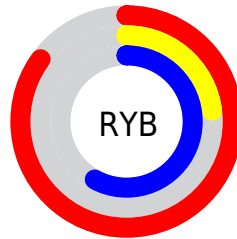

A 20% lighter version of the original color is **69, 63.615, 343.148**, and **34, 61.636, 351.323** is the 20% darker color. If you saturate the color by 10%, you get **50, 73.638, 351.576**, and if you desaturate by 10%, it is **55, 62.479, 347.408**.

# Distribution

Red (85%)

Green (23%)

Blue (58%)

Red (85%)

Yellow (23%)

Blue (58%)

Cyan (0%)