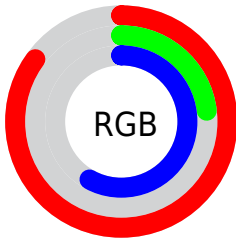

Distribution

Red (85%)

Green (23%)

Blue (58%)