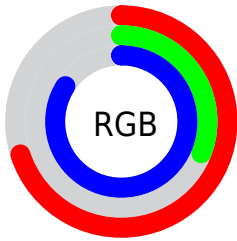

Distribution

- Red (70%)
- Green (31%)
- Blue (84%)