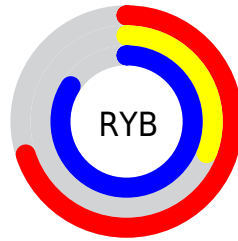

- Red (70%)
- Yellow (31%)
- Blue (84%)