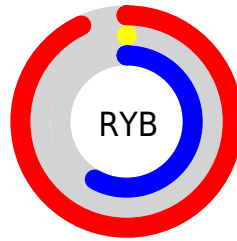

- Red (93%)
- Yellow (0%)
- Blue (58%)