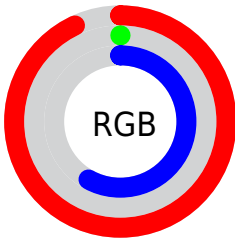

Distribution

- Red (93%)
- Green (0%)
- Blue (58%)