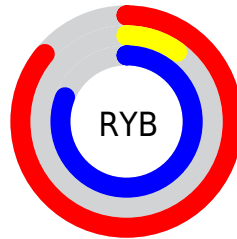

- Red (86%)
- Yellow (10%)
- Blue (81%)