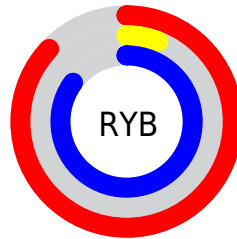

- Red (87%)
- Yellow (6%)
- Blue (85%)