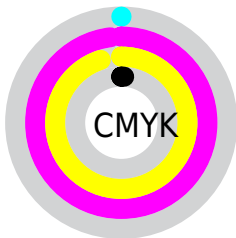

A 20% lighter version of the original color is **62, 76.058, 39.715**, and **39, 82.501, 39.999** is the 20% darker color. If you saturate the color by 10%, you get **53, 102.691, 39.066**, and if you desaturate by 10%, it is **54, 94.771, 35.458**.

# Distribution

Red (99%)

Green (2%)

Blue (5%)

Red (99%)

Yellow (2%)

Blue (5%)

Cyan (0%)

Magenta (98%)

Yellow (95%)

Black (1%)

Cyan (1%)

Magenta (98%)

Yellow (95%)