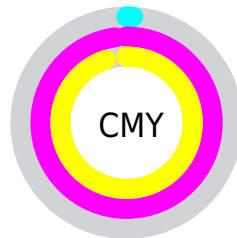

A 20% lighter version of the original color is **62, 76.058, 39.715**, and **39, 82.501, 39.999** is the 20% darker color. If you saturate the color by 10%, you get **53, 102.691, 39.066**, and if you desaturate by 10%, it is **54, 94.771, 35.458**.

# Distribution

Red (99%)

Green (2%)

Blue (5%)

Red (99%)

Yellow (2%)

Blue (5%)

Cyan (0%)

Magenta (98%)

Yellow (95%)

Black (1%)

Cyan (1%)

Magenta (98%)

Yellow (95%)