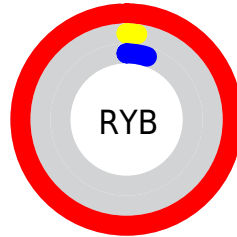

## Conversions Part 2

<b>Format</b>	<b>Color</b>
<a href="#">RYB</a>	<a href="#">253, 5, 13</a>
Decimal	<a href="#">16581901</a>
CIELab	<a href="#">53.00, 79.44, 63.65</a>
CIElCh	<a href="#">53, 101.795, 38.700</a>
Yxy	<a href="#">21.0462, 0.6354, 0.3286</a>
Android (android.graphics.Color)	<a href="#">4294771981 (0xFFFD050D)</a>
YUV	<a href="#">80.0640, -33.0626, 151.6649</a>
Hunter-Lab	<a href="#">45.8761, 78.0646, 29.1355</a>

A 20% lighter version of the original color is **62, 76.058, 39.715**, and **39, 82.501, 39.999** is the 20% darker color. If you saturate the color by 10%, you get **53, 102.691, 39.066**, and if you desaturate by 10%, it is **54, 94.771, 35.458**.

# Distribution

Red (99%)

Green (2%)

Blue (5%)

Red (99%)

Yellow (2%)

Blue (5%)

Cyan (0%)