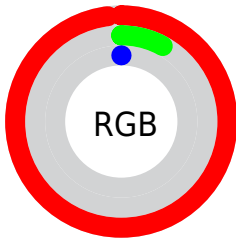

Distribution

Red (98%)

Green (8%)

Blue (0%)