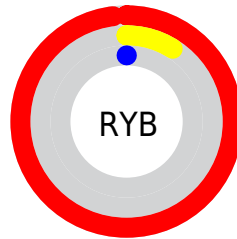

## Conversions Part 2

<b>Format</b>	<b>Color</b>
<a href="#">RYB</a>	<a href="#">251, 23, 0</a>
Decimal	<a href="#">16454912</a>
CIELab	<a href="#">53.00, 77.44, 66.63</a>
CIElCh	<a href="#">53, 102.161, 40.706</a>
Yxy	<a href="#">21.0462, 0.6353, 0.3338</a>
Android (android.graphics.Color)	<a href="#">4294644992 (0xFFFB1500)</a>
YUV	<a href="#">87.3760, -43.0764, 143.4982</a>
Hunter-Lab	<a href="#">45.8761, 75.5580, 29.5914</a>

# Details

The CIELCh color **53, 102.161, 40.706** is a dark color, and the websafe version is hex **FF0000**. The color can be described as dark saturated red. A complement of this color would be **84, 44.638, 211.309**, and the grayscale version is **37, 0.005, 296.813**.

A 20% lighter version of the original color is **62, 77.285, 42.994**, and **38, 81.836, 39.996** is the 20% darker color. If you saturate the color by 10%, you get **53, 102.158, 40.708**, and if you desaturate by 10%, it is **54, 95.360, 39.313**.

# Distribution

Red (98%)

Green (8%)

Blue (0%)

Red (98%)

Yellow (9%)

Blue (0%)

Cyan (0%)