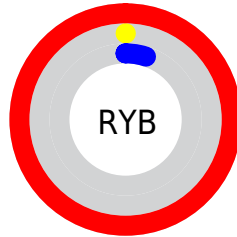

- Red (100%)
- Yellow (0%)
- Blue (5%)