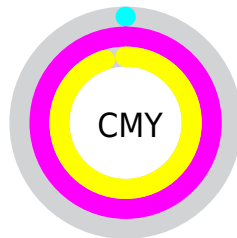

A 20% lighter version of the original color is **62, 76.275, 39.414**, and **39, 82.501, 39.999** is the 20% darker color. If you saturate the color by 10%, you get **53, 102.270, 38.616**, and if you desaturate by 10%, it is **54, 95.604, 35.323**.

# Distribution

- Red (100%)
- Green (0%)
- Blue (5%)

- Red (100%)
- Yellow (0%)
- Blue (5%)

- Cyan (0%)
- Magenta (100%)
- Yellow (95%)
- Black (0%)

- Cyan (0%)
- Magenta (100%)
- Yellow (95%)

# Brightness & Saturation Gradients

These gradients show how the CIELCh color 53, 102.303, 38.595 changes by changing the brightness by 10 percent. The first figure shows a shift by +10% for each color and the second figure -10%.