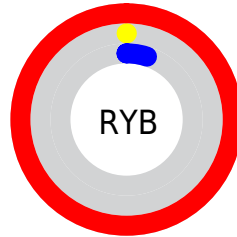

## Conversions Part 2

Format	Color
<a href="#">RYB</a>	<a href="#">254, 0, 13</a>
Decimal	<a href="#">16646157</a>
CIELab	<a href="#">53.00, 79.96, 63.82</a>
CIELCh	<a href="#">53, 102.303, 38.595</a>
Yxy	<a href="#">21.0462, 0.6366, 0.3279</a>
Android (android.graphics.Color)	<a href="#">4294836237 (0xFFFE000D)</a>
YUV	<a href="#">77.4280, -31.7630, 154.8536</a>
Hunter-Lab	<a href="#">45.8761, 78.7129, 29.1631</a>

# Details

The CIELCh color **53, 102.303, 38.595** is a dark color, and the websafe version is hex **FF0000**. The color can be described as dark saturated red. A complement of this color would be **90, 52.133, 188.803**, and the grayscale version is **33, 0.005, 296.813**.

A 20% lighter version of the original color is **62, 76.275, 39.414**, and **39, 82.501, 39.999** is the 20% darker color. If you saturate the color by 10%, you get **53, 102.270, 38.616**, and if you desaturate by 10%, it is **54, 95.604, 35.323**.

# Distribution

Red (100%)

Green (0%)

Blue (5%)

Red (100%)

Yellow (0%)

Blue (5%)

Cyan (0%)