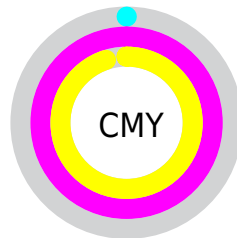

A 20% lighter version of the original color is **62, 76.275, 39.414**, and **39, 82.501, 39.999** is the 20% darker color. If you saturate the color by 10%, you get **53, 102.270, 38.616**, and if you desaturate by 10%, it is **54, 95.604, 35.323**.

# Distribution

Red (100%)

Green (0%)

Blue (5%)

Red (100%)

Yellow (0%)

Blue (5%)

Cyan (0%)

Magenta (100%)

Yellow (95%)

Black (0%)

Cyan (0%)

Magenta (100%)

Yellow (95%)