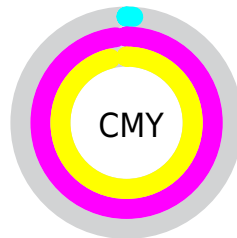

A 20% lighter version of the original color is **62, 76.641, 40.327**, and **38, 82.169, 39.998** is the 20% darker color. If you saturate the color by 10%, you get **53, 103.065, 39.312**, and if you desaturate by 10%, it is **54, 95.529, 36.021**.

# Distribution

Red (99%)

Green (2%)

Blue (4%)

Red (99%)

Yellow (2%)

Blue (4%)

Cyan (0%)

Magenta (98%)

Yellow (96%)

Black (1%)

Cyan (1%)

Magenta (98%)

Yellow (96%)