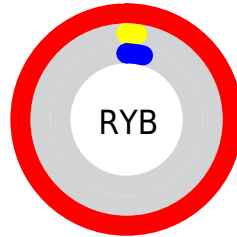

## Conversions Part 2

<b>Format</b>	<b>Color</b>
<a href="#">RYB</a>	<a href="#">253, 4, 10</a>
Decimal	<a href="#">16581642</a>
CIELab	<a href="#">53.00, 79.49, 64.39</a>
CIELCh	<a href="#">53, 102.297, 39.008</a>
Yxy	<a href="#">21.0462, 0.6364, 0.3290</a>
Android (android.graphics.Color)	<a href="#">4294771722 (0xFFFD040A)</a>
YUV	<a href="#">79.1350, -34.0836, 152.4796</a>
Hunter-Lab	<a href="#">45.8761, 78.1236, 29.2538</a>

A 20% lighter version of the original color is **62, 76.641, 40.327**, and **38, 82.169, 39.998** is the 20% darker color. If you saturate the color by 10%, you get **53, 103.065, 39.312**, and if you desaturate by 10%, it is **54, 95.529, 36.021**.

# Distribution

Red (99%)

Green (2%)

Blue (4%)

Red (99%)

Yellow (2%)

Blue (4%)

Cyan (0%)