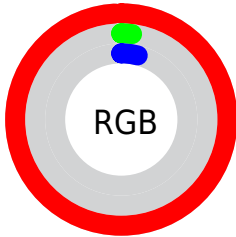

Distribution

Red (99%)

Green (2%)

Blue (4%)