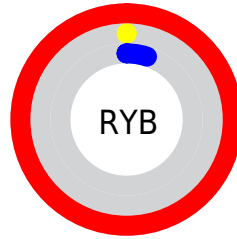

- Red (100%)
- Yellow (0%)
- Blue (5%)