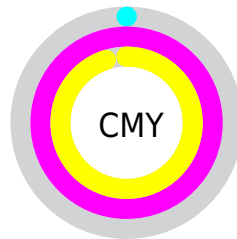

A 20% lighter version of the original color is **62, 76.275, 39.414**, and **39, 82.501, 39.999** is the 20% darker color. If you saturate the color by 10%, you get **53, 102.270, 38.616**, and if you desaturate by 10%, it is **54, 95.604, 35.323**.

# Distribution

- Red (100%)
- Green (0%)
- Blue (5%)

- Red (100%)
- Yellow (0%)
- Blue (5%)

- Cyan (0%)
- Magenta (100%)
- Yellow (95%)
- Black (0%)

- Cyan (0%)
- Magenta (100%)
- Yellow (95%)

# Brightness & Saturation Gradients

These gradients show how the CIELCh color 53, 102.303, 38.595 changes by changing the brightness by 10 percent. The first figure shows a shift by +10% for each color and the second figure -10%.