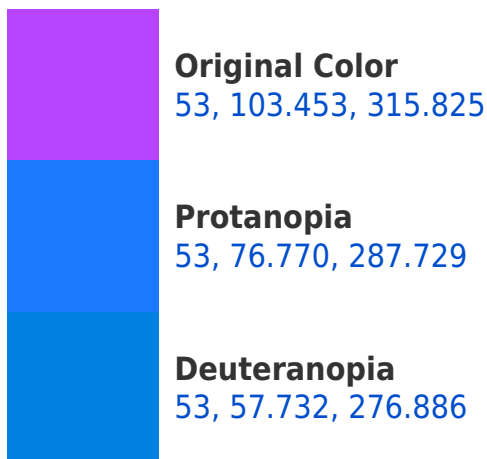

## Background

This preview shows how black text looks on a background with the CIELCh color 53, 103.453, 315.825.

This preview shows how white text looks on a background with the CIELCh color 53, 103.453, 315.825.

## Dichromacy

**Tritanopia**  
53, 19.568, 8.307

# Trichromacy

**Original Color**  
53, 103.453, 315.825

**Protanomaly**  
50, 87.728, 297.531

**Deuteranomaly**  
49, 75.776, 293.076

**Tritanomaly**  
52, 48.449, 325.877

# Monochromacy

**Original Color**  
53, 103.453, 315.825

**Achromatopsia**  
52, 0.007, 296.813

**Achromatomaly**  
50, 41.634, 314.598