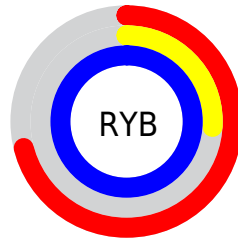

A 20% lighter version of the original color is **70, 77.689, 324.061**, and **34, 99.213, 315.234** is the 20% darker color. If you saturate the color by 10%, you get **49, 112.760, 315.679**, and if you desaturate by 10%, it is **58, 91.606, 315.710**.

# Distribution

Red (71%)

Green (26%)

Blue (99%)

Red (71%)

Yellow (26%)

Blue (99%)

Cyan (28%)