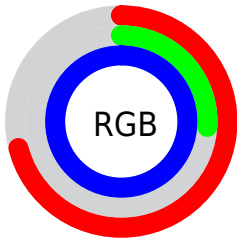

Distribution

Red (71%)

Green (26%)

Blue (99%)