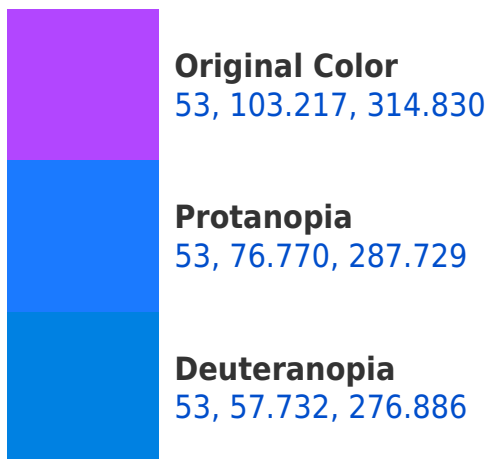

## **Background**

This preview shows how black text looks on a background with the CIELCh color 53, 103.217, 314.830.

This preview shows how white text looks on a background with the CIELCh color 53, 103.217, 314.830.

## Dichromacy

**Tritanopia**  
53, 16.781, 3.548

# Trichromacy

**Original Color**  
53, 103.217, 314.830

**Protanomaly**  
50, 87.666, 297.258

**Deuteranomaly**  
49, 75.093, 292.455

**Tritanomaly**  
51, 47.415, 322.980

# Monochromacy

**Original Color**  
53, 103.217, 314.830

**Achromatopsia**  
52, 0.007, 296.813

**Achromatomaly**  
50, 41.398, 313.634