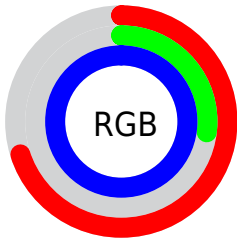

Distribution

- Red (70%)
- Green (27%)
- Blue (100%)