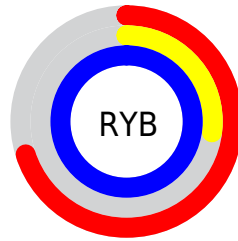

- Red (70%)
- Yellow (27%)
- Blue (100%)