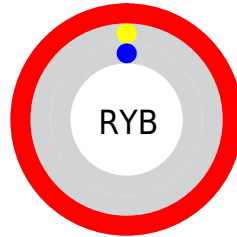

## Conversions Part 2

Format	Color
<a href="#">RYB</a>	<a href="#">254, 1, 1</a>
Decimal	<a href="#">16646401</a>
CIELab	<a href="#">53.00, 79.74, 66.78</a>
CIElCh	<a href="#">53, 104.011, 39.946</a>
Yxy	<a href="#">21.0462, 0.6397, 0.3300</a>
Android (android.graphics.Color)	<a href="#">4294836481 (0xFFFE0101)</a>
YUV	<a href="#">76.6470, -37.2940, 155.5386</a>
Hunter-Lab	<a href="#">45.8761, 78.4382, 29.6137</a>

A 20% lighter version of the original color is **62, 78.318, 41.488**, and **39, 82.501, 39.999** is the 20% darker color. If you saturate the color by 10%, you get **53, 104.165, 40.011**, and if you desaturate by 10%, it is **54, 98.082, 37.642**.

# Distribution

Red (100%)

Green (0%)

Blue (0%)

Red (100%)

Yellow (0%)

Blue (0%)

Cyan (0%)