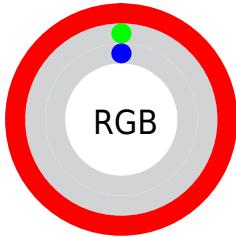

Distribution

Red (100%)

Green (0%)

Blue (0%)