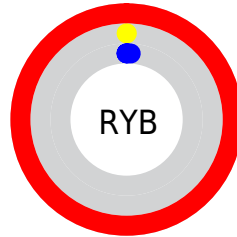

## Conversions Part 2

<b>Format</b>	<b>Color</b>
<a href="#">RYB</a>	<a href="#">254, 0, 2</a>
Decimal	<a href="#">16646146</a>
CIELab	<a href="#">53.00, 79.88, 66.51</a>
CIElCh	<a href="#">53, 103.948, 39.780</a>
Yxy	<a href="#">21.0462, 0.6396, 0.3296</a>
Android (android.graphics.Color)	<a href="#">4294836226 (0xFFFE0002)</a>
YUV	<a href="#">76.1740, -36.5678, 155.9534</a>
Hunter-Lab	<a href="#">45.8761, 78.6210, 29.5745</a>

A 20% lighter version of the original color is **62, 78.025, 41.205**, and **39, 82.501, 39.999** is the 20% darker color. If you saturate the color by 10%, you get **53, 103.929, 39.791**, and if you desaturate by 10%, it is **54, 98.009, 37.396**.

# Distribution

Red (100%)

Green (0%)

Blue (1%)

Red (100%)

Yellow (0%)

Blue (1%)

Cyan (0%)