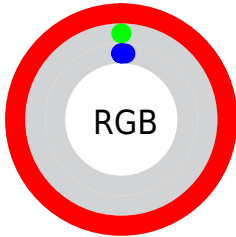

Distribution

Red (100%)

Green (0%)

Blue (1%)