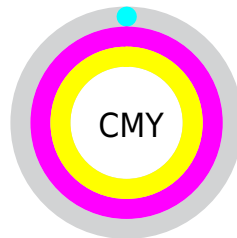

A 20% lighter version of the original color is **62, 78.025, 41.205**, and **39, 82.501, 39.999** is the 20% darker color. If you saturate the color by 10%, you get **53, 103.929, 39.791**, and if you desaturate by 10%, it is **54, 98.009, 37.396**.

# Distribution

Red (100%)

Green (0%)

Blue (1%)

Red (100%)

Yellow (0%)

Blue (1%)

Cyan (0%)

Magenta (100%)

Yellow (99%)

Black (0%)

Cyan (0%)

Magenta (100%)

Yellow (99%)