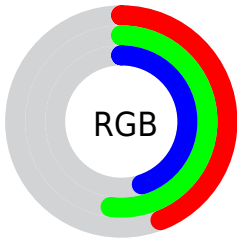

Distribution

Red (44%)

Green (52%)

Blue (45%)