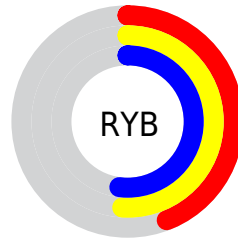

# Details

The CIELCh color **53, 12.733, 147.903** is a dark color, and the websafe version is hex **669999**. A complement of this color would be **49, 12.766, 329.707**, and the grayscale version is **52, 0.007, 296.813**.

A 20% lighter version of the original color is **73, 12.609, 147.918**, and **33, 13.077, 147.668** is the 20% darker color. If you saturate the color by 10%, you get **52, 21.164, 147.136**, and if you desaturate by 10%, it is **54, 4.323, 148.591**.

# Distribution

Red (44%)

Green (52%)

Blue (45%)

Red (44%)

Yellow (51%)

Blue (52%)

Cyan (15%)

Magenta (0%)

Yellow (13%)

Black (48%)

Cyan (56%)

Magenta (48%)

Yellow (55%)