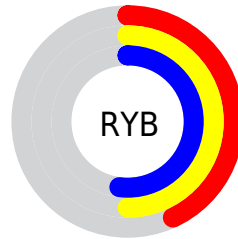

- Red (43%)
- Yellow (50%)
- Blue (52%)