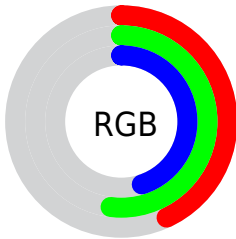

Distribution

- Red (43%)
- Green (52%)
- Blue (45%)